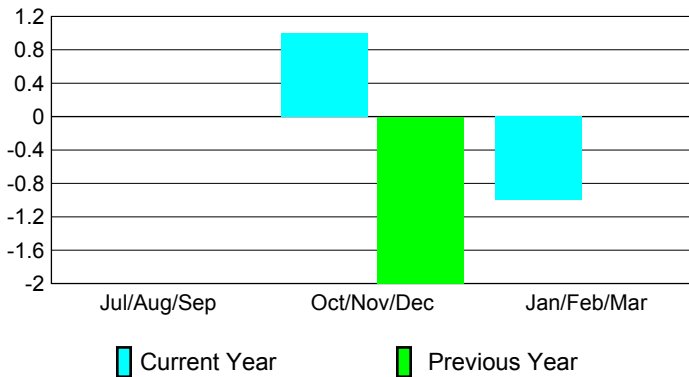

2008-2009 GMT Quarterly Report for District (or Undistricted) **District 103CS**

GMT: **JACQUES 'JACK' VERBEKE**

Location: **FRANCE**

GMT CA: **4**

CLUBS

Club Results 2008-2009

Clubs 2007-2008

Month	New Club Goal	Actual New Clubs	Actual Dropped Clubs	Gain/Loss of Clubs	Gain/Loss of Clubs
Jul/Aug/Sep	0	0	0	0	0
Oct/Nov/Dec	1	1	0	1	-2
Jan/Feb/Mar	1	-1	0	-1	0
Totals	2	0	0	0	-2

Club Results 2008-2009

Goal, New, Dropped, Gain/Loss

Comparison of Club Gain/Loss

Current Year Compared to the Previous Year

YTD Status Quo Clubs 2008-2009

Status Quo Clubs Compared to Status Quo Members

MEMBERSHIP