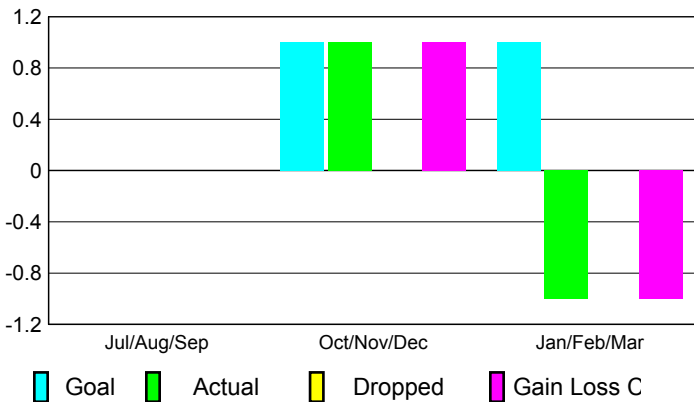

2008-2009 GMT Quarterly Report for District (or Undistricted) **District 103CS**

GMT: **JACQUES 'JACK' VERBEKE**

Location: **FRANCE**

GMT CA: **4**

CLUBS

Club Results 2008-2009

Clubs 2007-2008

Month	New Club Goal	Actual New Clubs	Actual Dropped Clubs	Gain/Loss of Clubs	Gain/Loss of Clubs
Jul/Aug/Sep	0	0	0	0	0
Oct/Nov/Dec	1	1	0	1	-2
Jan/Feb/Mar	1	-1	0	-1	0
Totals	2	0	0	0	-2

Club Results 2008-2009

Goal, New, Dropped, Gain/Loss

Comparison of Club Gain/Loss

Current Year Compared to the Previous Year

YTD Status Quo Clubs 2008-2009

Status Quo Clubs Compared to Status Quo Members

MEMBERSHIP

Membership Results 2008-2009

Membership 2007-2008

Month	Net Memb Goal	Actual New Memb	Actual Dropped Memb	Gain/Loss of Memb	Gain/Loss of Memb
Jul/Aug/Sep	0	31	-55	-24	-2
Oct/Nov/Dec	20	40	-69	-29	-40
Jan/Feb/Mar	20	58	-63	-5	-3
Totals	40	129	-187	-58	-45