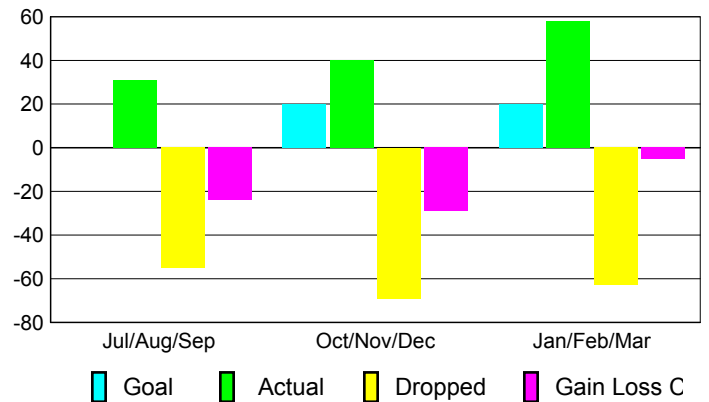

Membership Results 2008-2009

Goal, New, Dropped, Gain/Loss