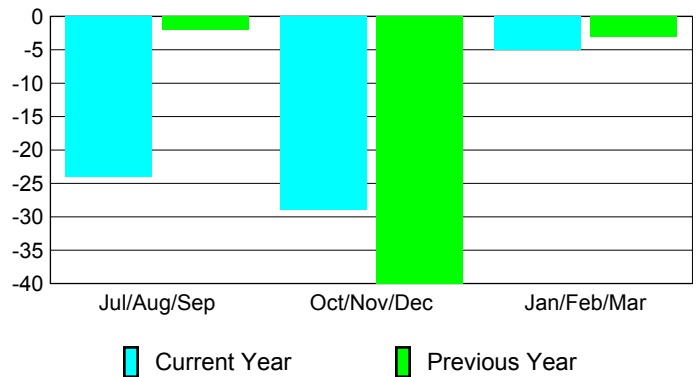

Membership Results 2008-2009

Membership 2007-2008

Month	Net Memb Goal	Actual New Memb	Actual Dropped Memb	Gain/Loss of Memb	Gain/Loss of Memb
Jul/Aug/Sep	0	31	-55	-24	-2
Oct/Nov/Dec	20	40	-69	-29	-40
Jan/Feb/Mar	20	58	-63	-5	-3
Totals	40	129	-187	-58	-45

Membership Results 2008-2009

Goal, New, Dropped, Gain/Loss

Comparison of Membership Gain/Loss

Current Year Compared to the Previous Year

Gender Comparison 2008-2009